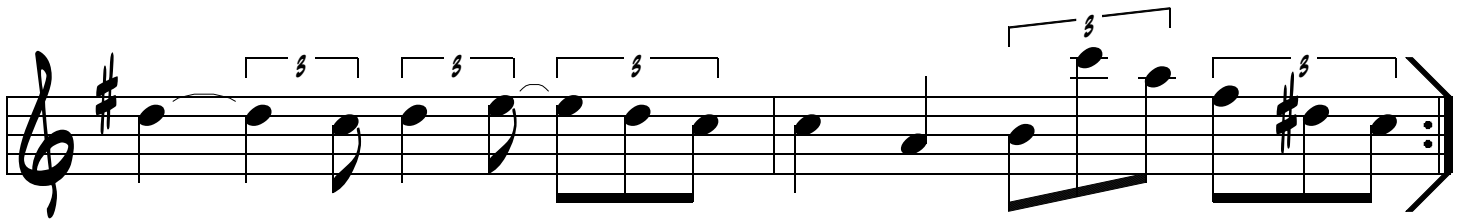

Slow please

Musique by
Jean Harduin & Dominique Bellot
Mélodie instruments mi bémol

Tempo: =70

1.

2.